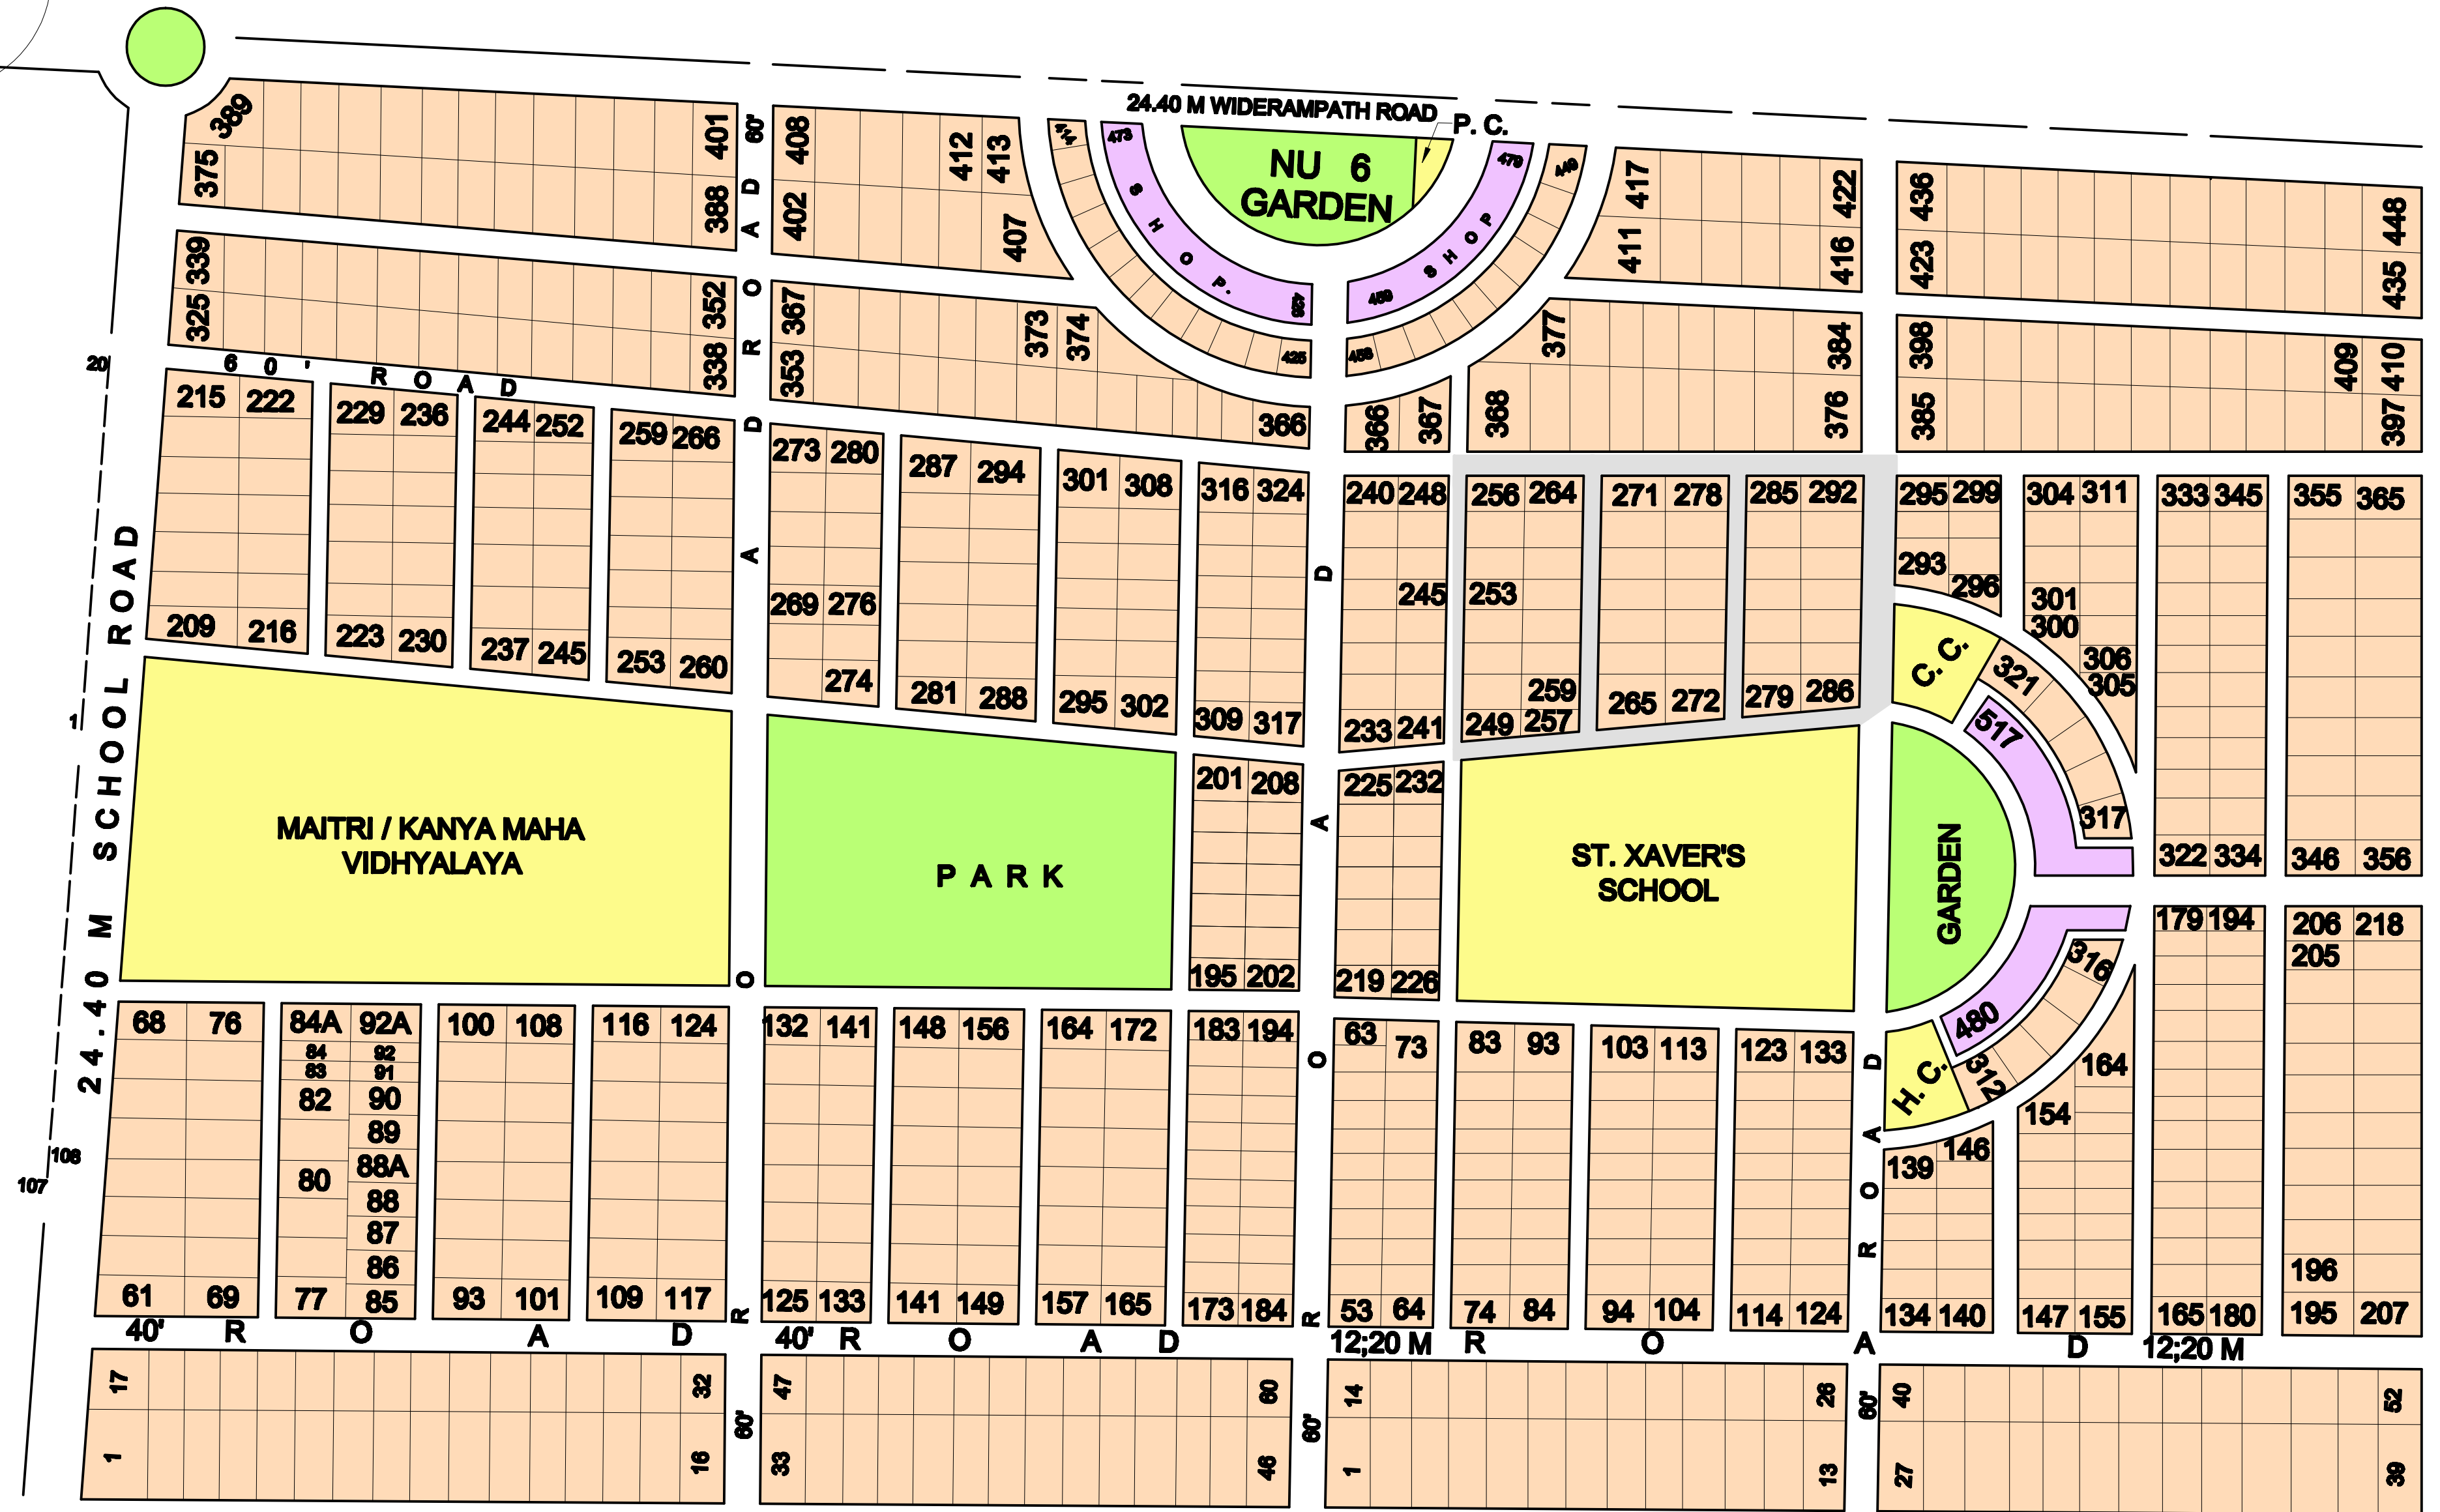

NORTH

WARD NO. 3A
WARD NO. 3B

61.00 M WIDE TAGORE ROAD (LINK) ROAD